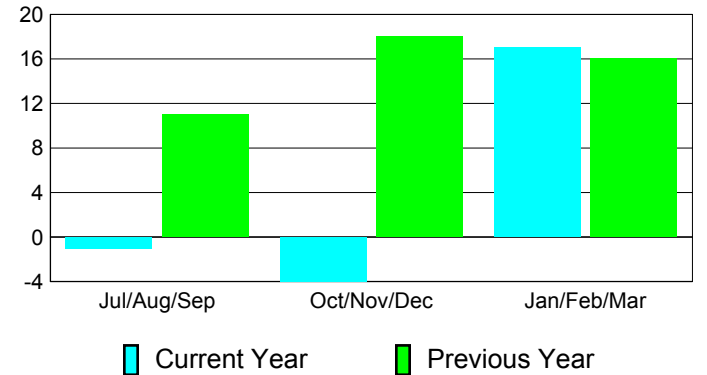

**Membership Results
2010-2011**

**Membership
2009-2010**

| Month | Net Memb Goal | Actual New Memb | Actual Dropped Memb | Gain/Loss of Memb | Gain/Loss of Memb |
|---------------|---------------|-----------------|---------------------|-------------------|-------------------|
| Jul/Aug/Sep | 0 | 20 | -21 | -1 | 11 |
| Oct/Nov/Dec | 0 | 20 | -24 | -4 | 18 |
| Jan/Feb/Mar | 55 | 32 | -15 | 17 | 16 |
| Totals | 55 | 72 | -60 | 12 | 45 |

Membership Results 2010-2011

Goal, New, Dropped, Gain/Loss

Comparison of Membership Gain/Loss

Current Year Compared to the Previous Year

Gender Comparison 2010-2011

Jul/Aug/Sep

Oct/Nov/Dec

Jan/Feb/Mar