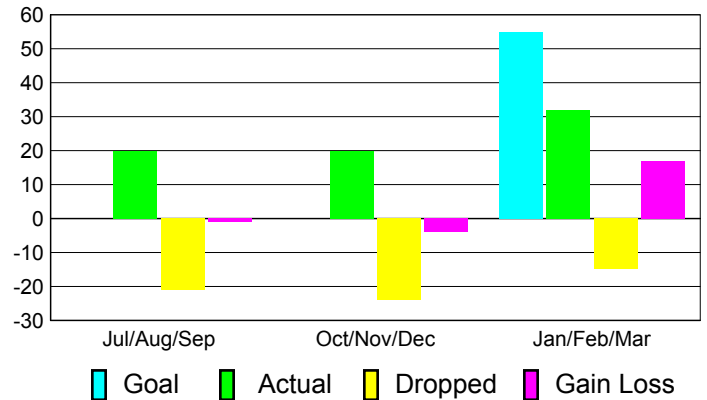

Membership Results 2010-2011

Goal, New, Dropped, Gain/Loss

Comparison of Membership Gain/Loss

Current Year Compared to the Previous Year